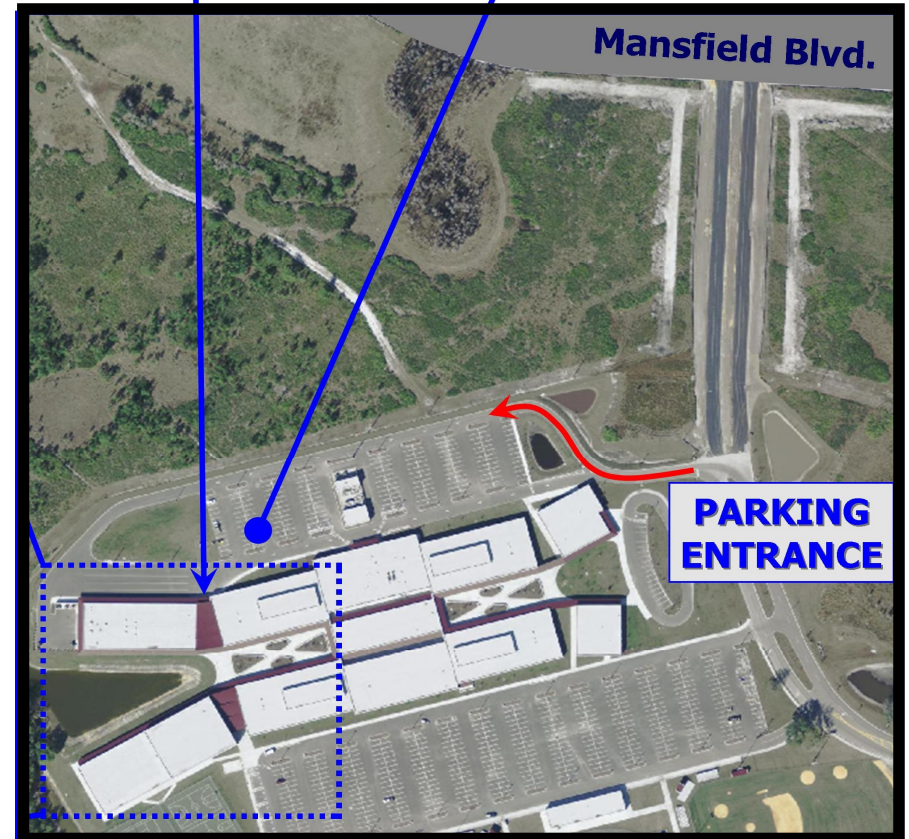

Welcome to

WORSHIP SERVICES AT 9:00 & 10:30 AM

ENTRANCE

PARKING

OPPORTUNITIES FOR FAMILIES AT 10:30 AM SERVICE

The Beach — 0 to 3 yrs old
The Pier — 3 to 5 yrs old
The COVE — K thru 5th Grade

Follow Signs To Back Of Staff Parking Lot

Pick up a free cup of coffee at Grace Café,
register your kids for Grace Harbor, or meet a few
new friends on your way into the service