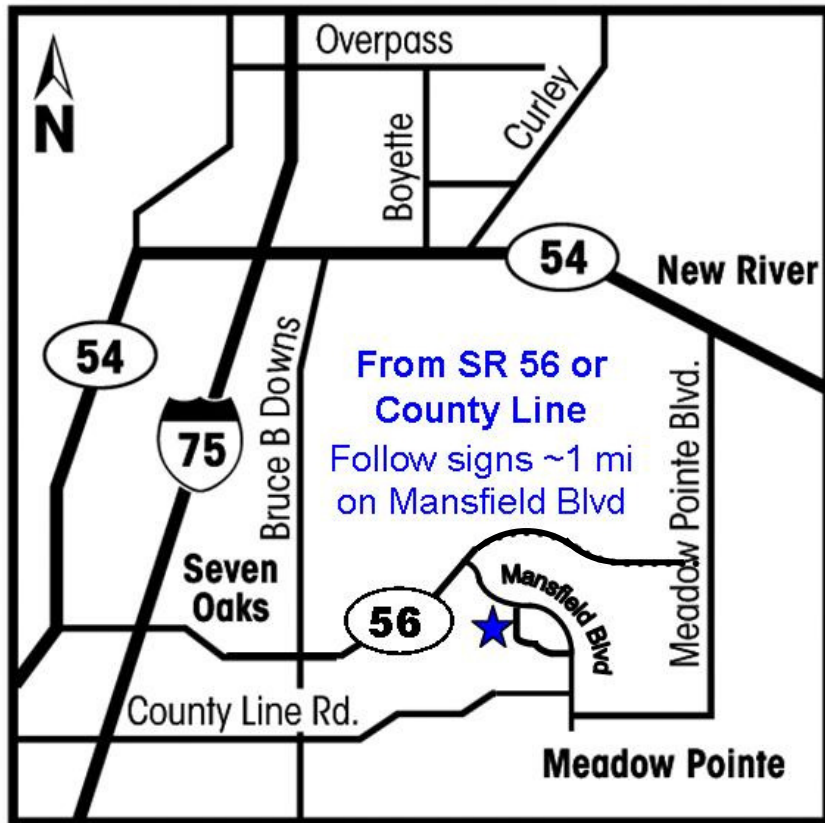

Welcome to

WORSHIP SERVICES AT 9:00 & 10:30 AM

ENTRANCE

PARKING

OPPORTUNITIES FOR FAMILIES AT 10:30 AM SERVICE

The Beach — 0 to 3 yrs old
The Pier — 3 to 5 yrs old
The COVE — K thru 5th Grade

Follow Signs To Back Of Staff Parking Lot

Pick up a free cup of coffee at Grace Café,
register your kids for Grace Harbor, or meet a few
new friends on your way into the service